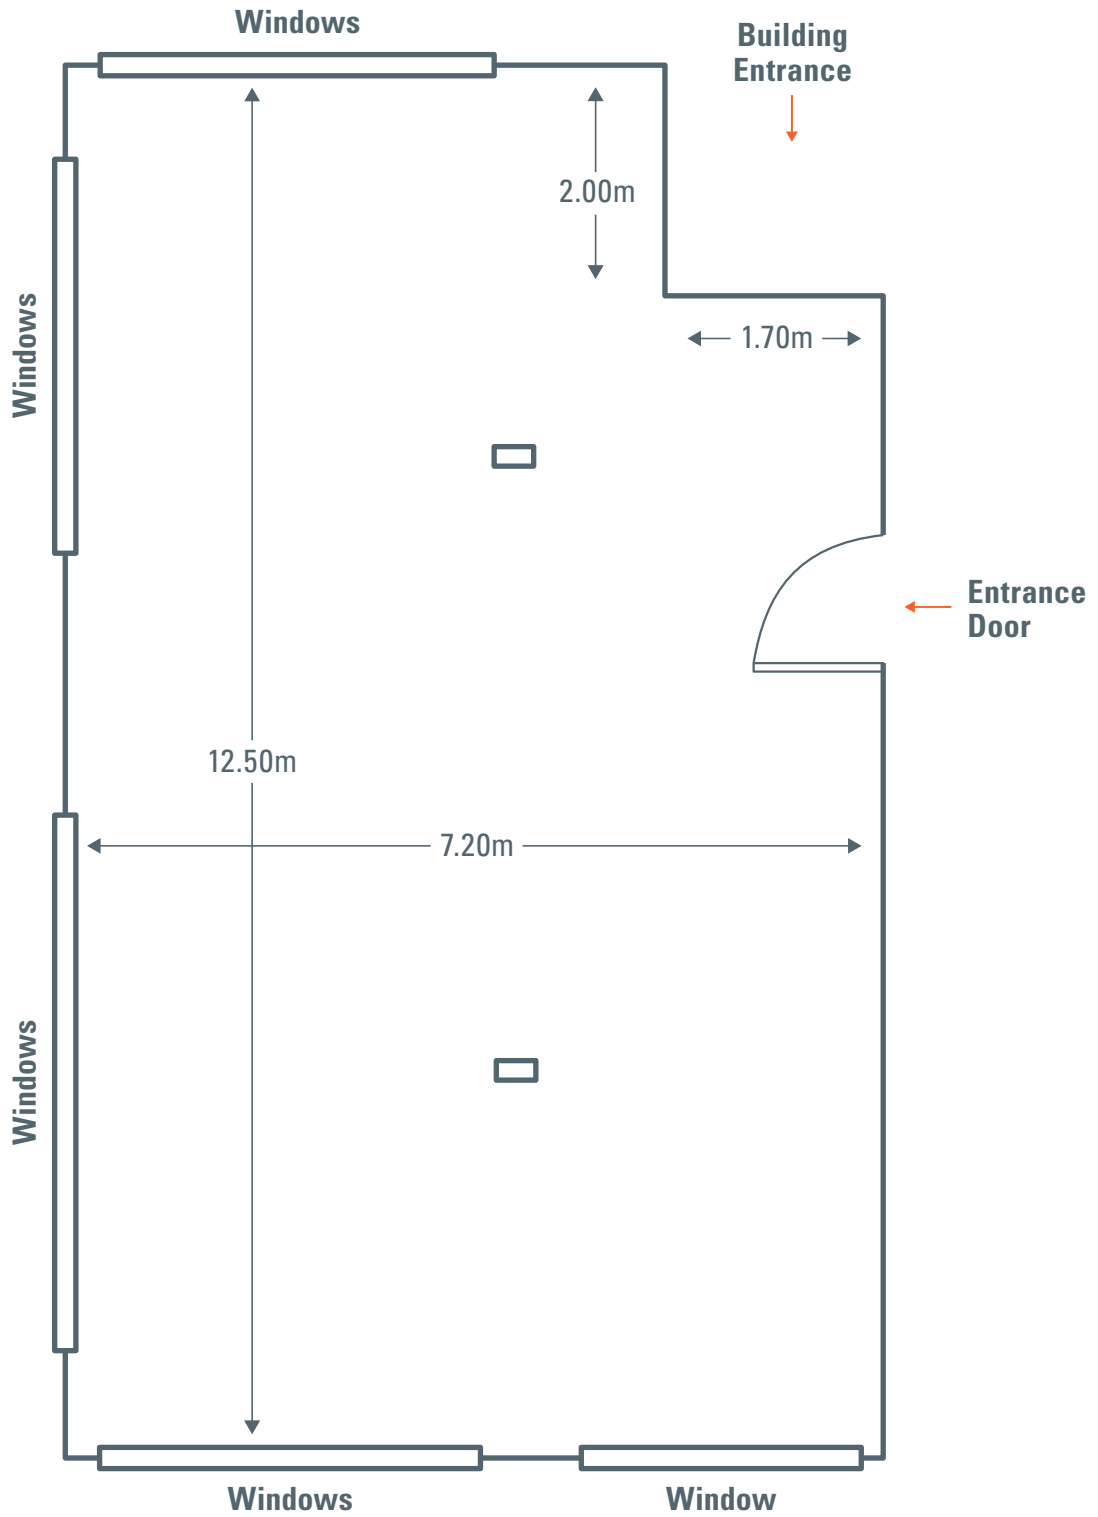

FLOOR PLAN - GROUND FLOOR

5 Somerville Court

Measurements approximate
Not to scale

Floor to ceiling height 2.60m
Approx: 895 sq ft
Shared kitchen and toilet / shower facility